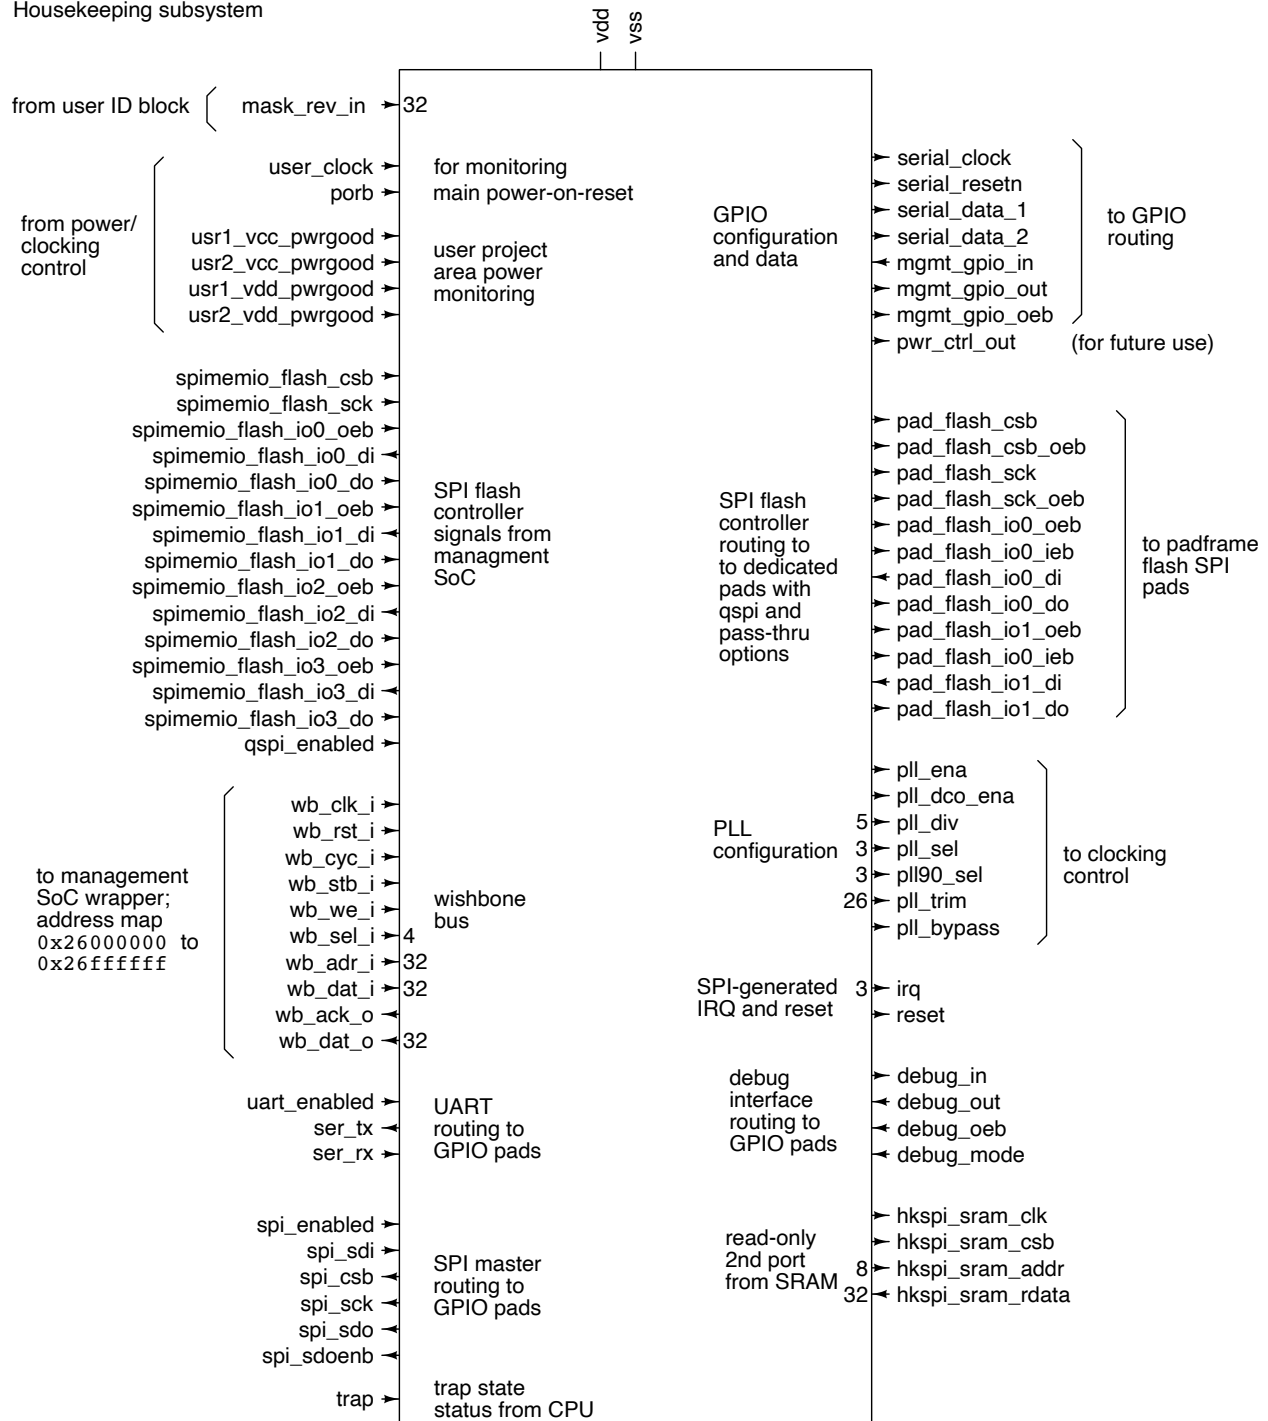

Caravel open frame pinout
Management core wrapper

All signals connect to the housekeeping subsystem unless otherwise specified.
Internal block names shown in boldface are for the **caravel-pico** implementation.

Caravel open frame pinout
Housekeeping subsystem

All signals connect to the management SoC wrapper unless otherwise specified.