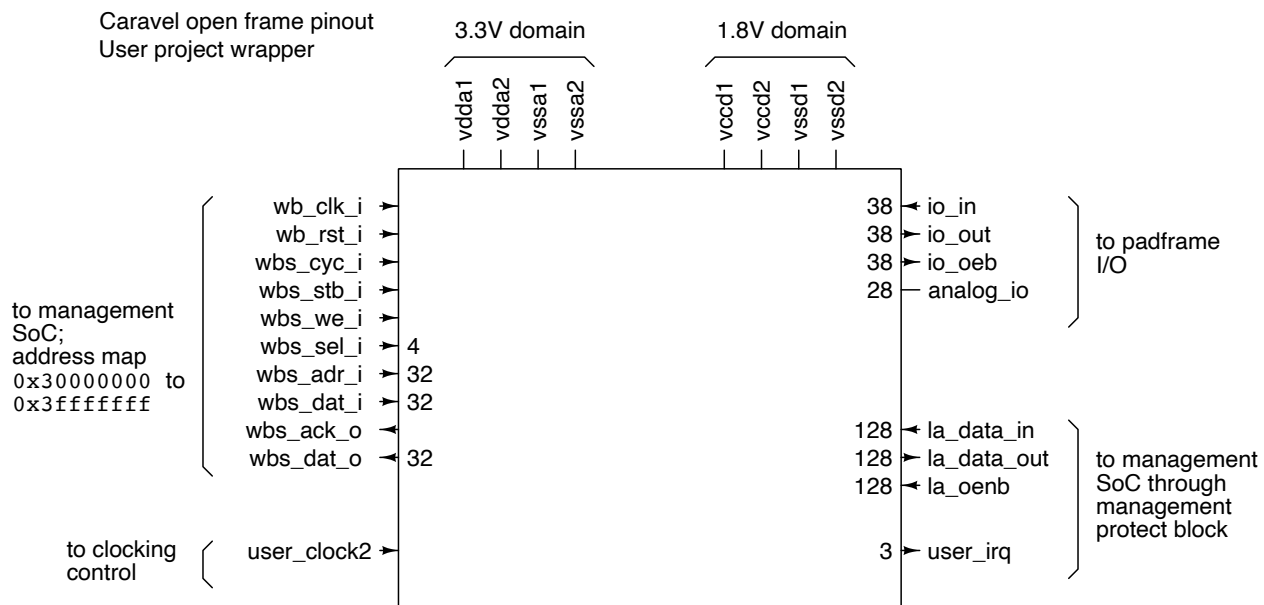

Caravel open frame pinout
Management core wrapper

All signals connect to the housekeeping subsystem unless otherwise specified.
Internal block names shown in boldface are for the **caravel-pico** implementation.

Caravel open frame pinout
Housekeeping subsystem

All signals connect to the management SoC wrapper unless otherwise specified.