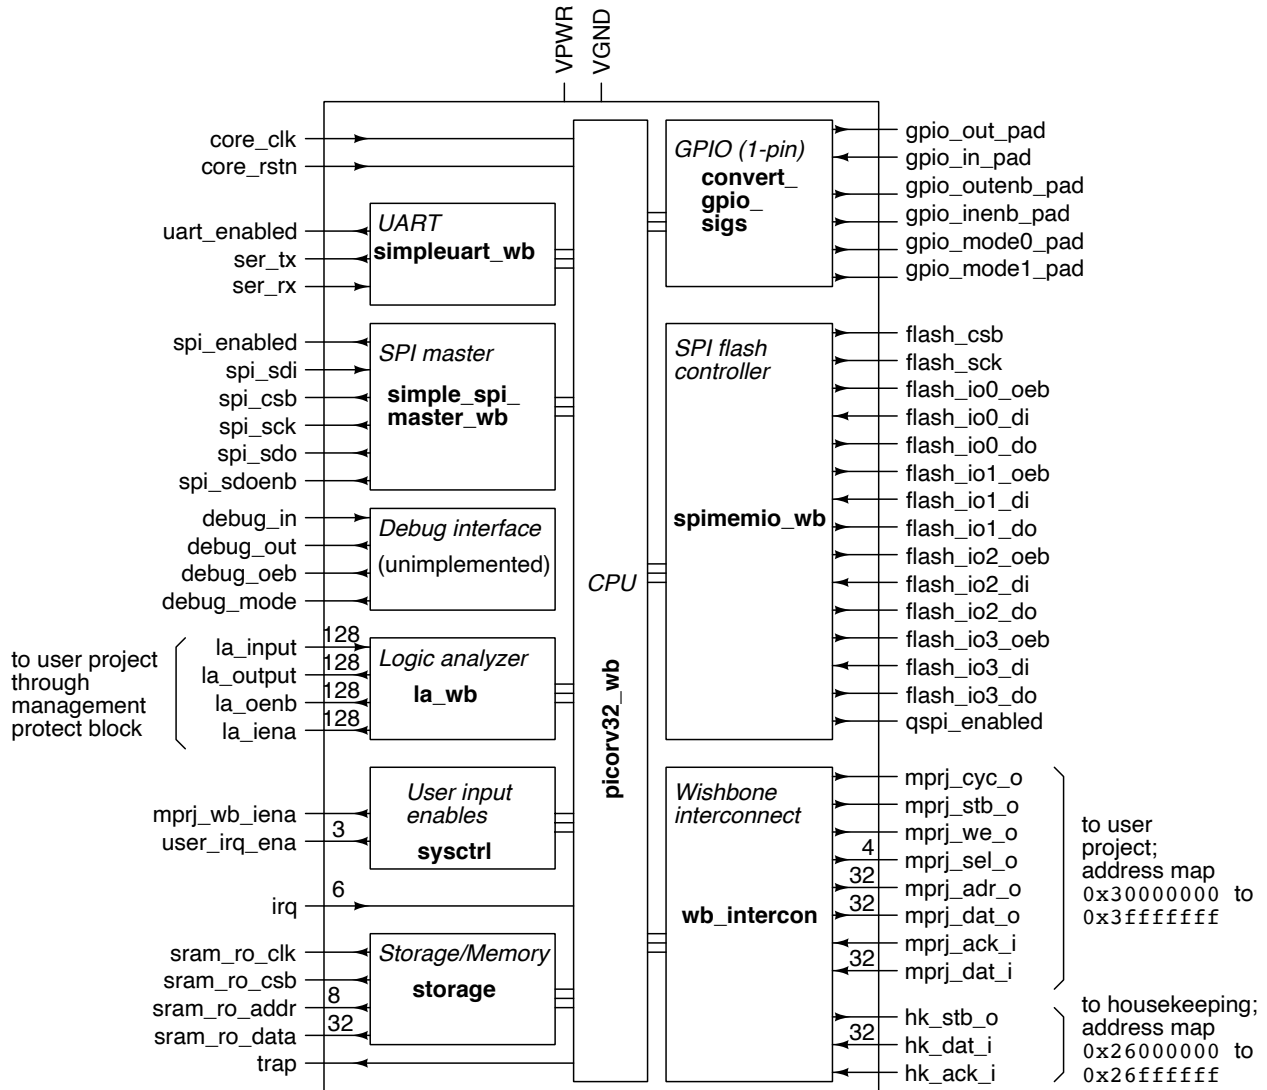

Caravel open frame pinout
Management core wrapper

All signals connect to the housekeeping subsystem unless otherwise specified.
Internal block names shown in boldface are for the **caravel-pico** implementation.

Caravel open frame pinout
Housekeeping subsystem

All signals connect to the management SoC wrapper unless otherwise specified.