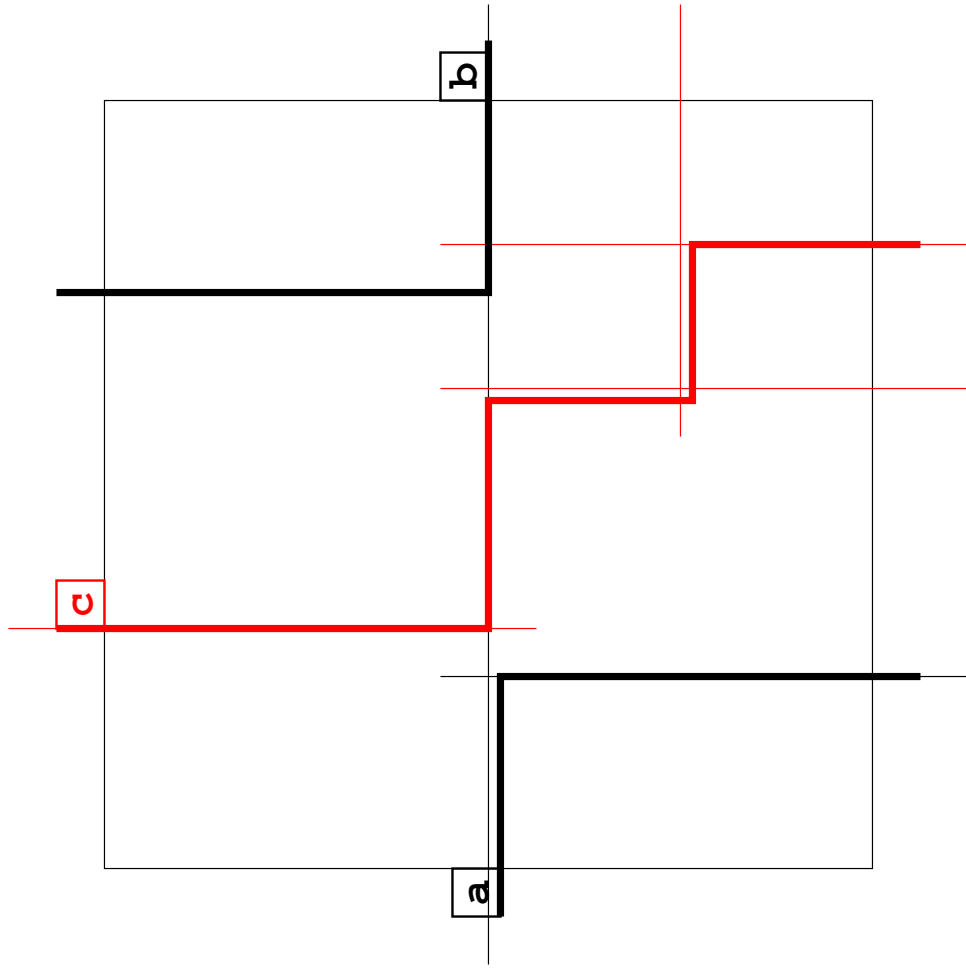

# self Relax

Local only

(c/horizontal) is broken.